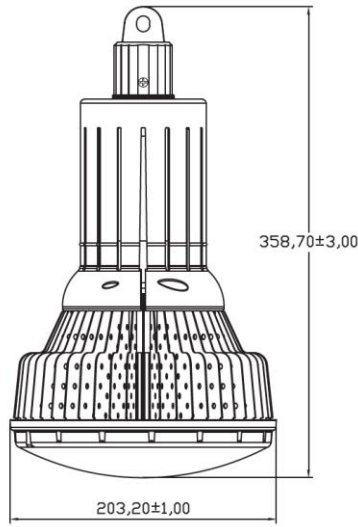

General

RoHS	Lead-Free. Fully compliant to RoHS Directive 2011/65/EU
Packaging :	Box
Storage Temperature:	-40°C to +150°C

Performance & Mechanical

Part Number	*Heat Dissipation	Dimension (mm) D x H	Fin Surface Area (cm ²)	Weight (kg)	Kit Solution
LRS200100TW	100W	198 x 100	4007	0.7	
LRS200100TWK	100W	203 x 332	4007	1.3	Diffuser, Housing, Connector
LRS200100UF	90W	198 x 100	4007	0.7	
LRS200100U FK	90W	203 x 332	4007	1.3	Diffuser, Housing, Connector

Mechanical Specifications

Mechanical Specifications

Long Sleeve with Ring

Long Sleeve with E39/40 Connector

Short Sleeve with Ring

Short Sleeve with E39/40 Connector