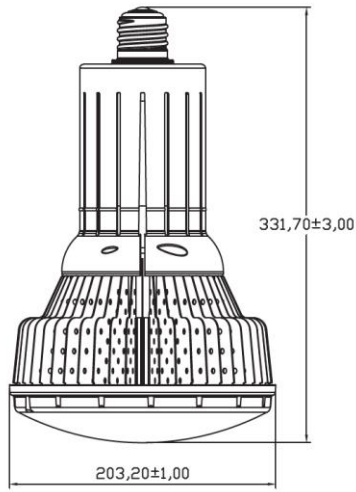

Ordering Information

Model	Finish	Option					
LRS200100	UF	K					
	↓	↓					
	Code	Spec.	Code	Description	Connector	Sleeve	Diffuser
	UF	Non-Finish	Blank	Heatsink only	NA	NA	NA
	TW	Thermal Coating White	K		E39/E40	Long	White
			L		E39/E40	Long	Clear
			M		E39/E40	Short	White
			N	Heatsink with	E39/E40	Short	Clear
			R	Accessories	Ring	Long	White
			S		Ring	Long	Clear
			T		Ring	Short	White
			U		Ring	Short	Clear

General

RoHS	Lead-Free. Fully compliant to RoHS Directive 2011/65/EU
Packaging :	Box
Storage Temperature:	-40°C to +150°C

Performance & Mechanical

Part Number	*Heat Dissipation	Dimension (mm) D x H	Fin Surface Area (cm ²)	Weight (kg)	Kit Solution
LRS200100TW	100W	198 x 100	4007	0.7	
LRS200100TWK	100W	203 x 332	4007	1.3	Diffuser, Housing, Connector
LRS200100UF	90W	198 x 100	4007	0.7	
LRS200100U FK	90W	203 x 332	4007	1.3	Diffuser, Housing, Connector

Mechanical Specifications

Mechanical Specifications

Long Sleeve with Ring

Long Sleeve with E39/40 Connector

Short Sleeve with Ring

Short Sleeve with E39/40 Connector