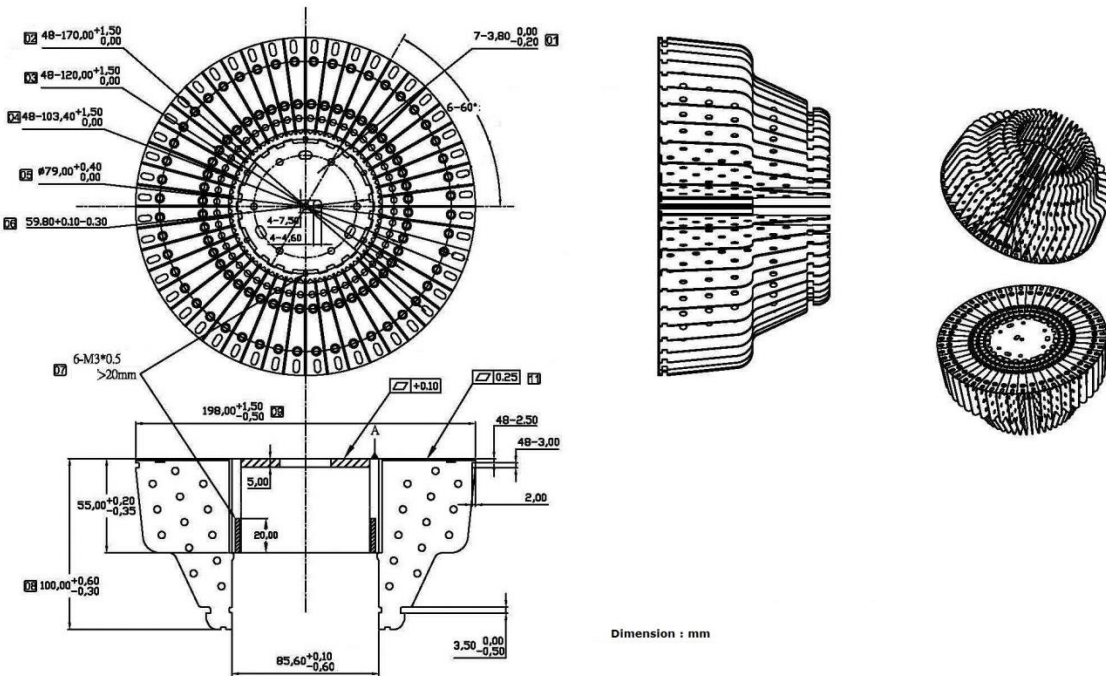

General

RoHS	Lead-Free. Fully compliant to RoHS Directive 2011/65/EU
Packaging :	Box
Storage Temperature:	-40°C to +150°C

Performance & Mechanical

Part Number	*Heat Dissipation	Dimension (mm) D x H	Fin Surface Area (cm ²)	Weight (kg)	Kit Solution
LRS200100TW	100W	198 x 100	4007	0.7	
LRS200100TWK	100W	203 x 332	4007	1.3	Diffuser, Housing, Connector
LRS200100UF	90W	198 x 100	4007	0.7	
LRS200100U FK	90W	203 x 332	4007	1.3	Diffuser, Housing, Connector

Mechanical Specifications

Mechanical Specifications

Long Sleeve with Ring

Long Sleeve with E39/40 Connector

Short Sleeve with Ring

Short Sleeve with E39/40 Connector