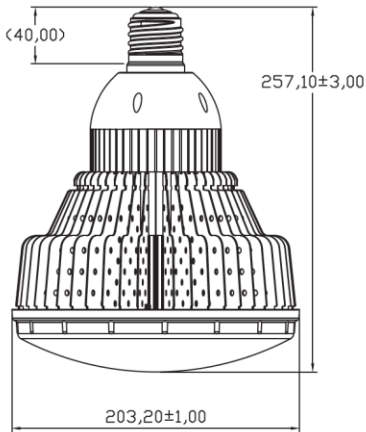

General

RoHS	Lead-Free. Fully compliant to RoHS Directive 2011/65/EU
Packaging :	Box
Storage Temperature:	-40°C to +150°C

Performance & Mechanical

Part Number	*Heat Dissipation	Dimension (mm) D x H	Fin Surface Area (cm ²)	Weight (kg)	Kit Solution
LRS200100TW	100W	198 x 100	4007	0.7	
LRS200100TWK	100W	203 x 332	4007	1.3	Diffuser, Housing, Connector
LRS200100UF	90W	198 x 100	4007	0.7	
LRS200100U FK	90W	203 x 332	4007	1.3	Diffuser, Housing, Connector

Mechanical Specifications

Mechanical Specifications

Long Sleeve with Ring

Long Sleeve with E39/40 Connector

Short Sleeve with Ring

Short Sleeve with E39/40 Connector