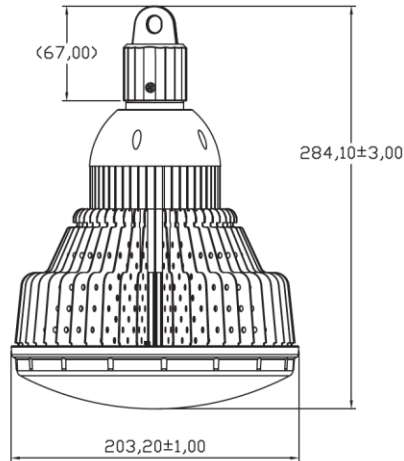

General

RoHS	Lead-Free. Fully compliant to RoHS Directive 2011/65/EU
Packaging :	Box
Storage Temperature:	-40°C to +150°C

Performance & Mechanical

Part Number	*Heat Dissipation	Dimension (mm) D x H	Fin Surface Area (cm ²)	Weight (kg)	Kit Solution
LRS200100TW	100W	198 x 100	4007	0.7	
LRS200100TWK	100W	203 x 332	4007	1.3	Diffuser, Housing, Connector
LRS200100UF	90W	198 x 100	4007	0.7	
LRS200100U FK	90W	203 x 332	4007	1.3	Diffuser, Housing, Connector

Mechanical Specifications

Mechanical Specifications

Long Sleeve with Ring

Long Sleeve with E39/40 Connector

Short Sleeve with Ring

Short Sleeve with E39/40 Connector