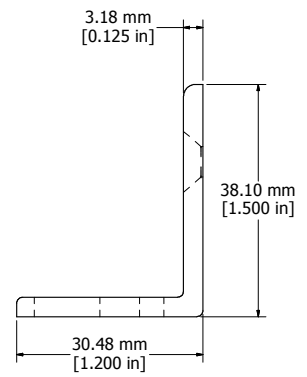

TOP VIEW

ISOMETRIC VIEW

FRONT VIEW

SIDE VIEW

RM3UMTGFL	
Sold in Pairs	
Finish - Black Textured Powder Paint	
Hardware - 4x #10-32 x 3/8" Black Philips Flathead Screws	
	HAMMOND MANUFACTURING™
RM3UMTGFL	
www.hammondmfg.com	