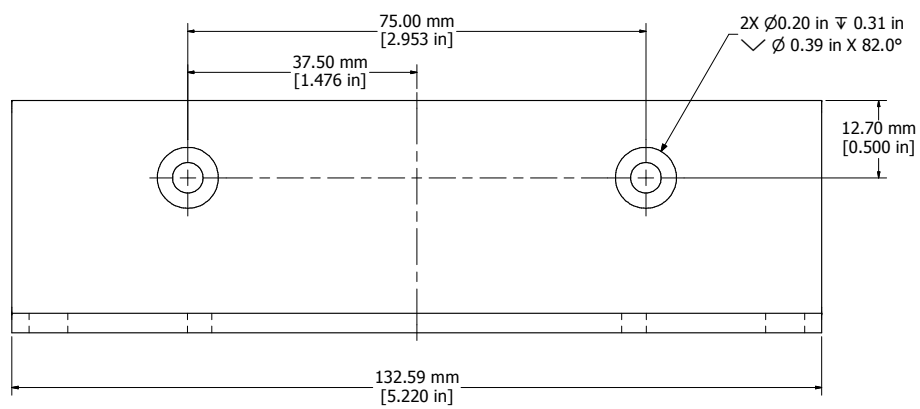

TOP VIEW

ISOMETRIC VIEW

FRONT VIEW

SIDE VIEW

RM3UMTGFL	
Sold in Pairs	
Finish - Black Textured Powder Paint	
Hardware - 4x #10-32 x 3/8" Black Philips Flathead Screws	
	HAMMOND MANUFACTURING™
RM3UMTGFL	
www.hammondmfg.com	