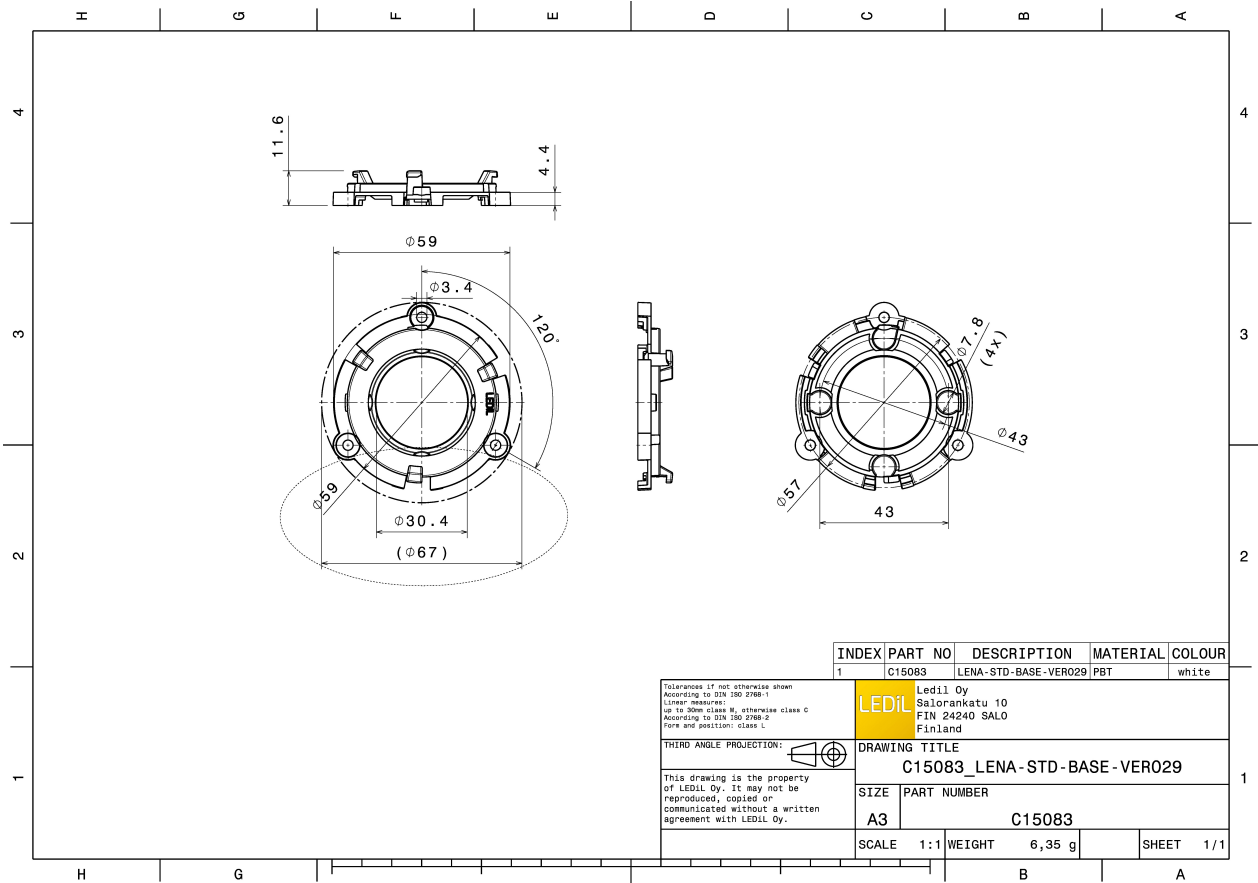

### TECHNICAL SPECIFICATIONS:

Dimensions	Ø 67.0 mm
Height	11.6 mm
Fastening	screw
Colour	white
Box size	273 x 183 x 135 mm
Box weight	1 kg
Quantity in Box	120 pcs
ROHS compliant	yes ⓘ

### MATERIAL SPECIFICATIONS:

Component	Type	Material	Colour
LENA-STD-BASE-VERO29	Base part	PBT	white