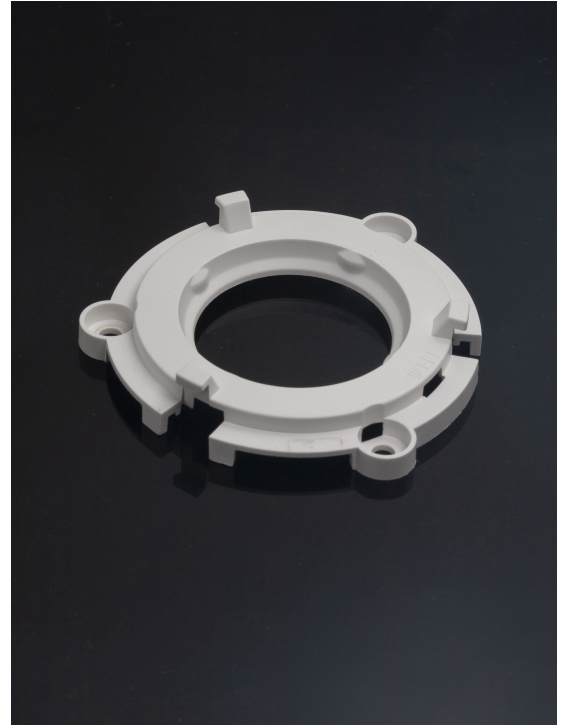

## LENA-STD-BASE-VERO29

Basepart for LENA and LENINA reflectors.  
Compatible with Bridgelux VERO29 and VERO29-SE.

### TECHNICAL SPECIFICATIONS:

Dimensions	Ø 67.0 mm
Height	11.6 mm
Fastening	screw
Colour	white
Box size	273 x 183 x 135 mm
Box weight	1 kg
Quantity in Box	120 pcs
ROHS compliant	yes ⓘ

### MATERIAL SPECIFICATIONS:

Component	Type	Material	Colour
LENA-STD-BASE-VERO29	Base part	PBT	white