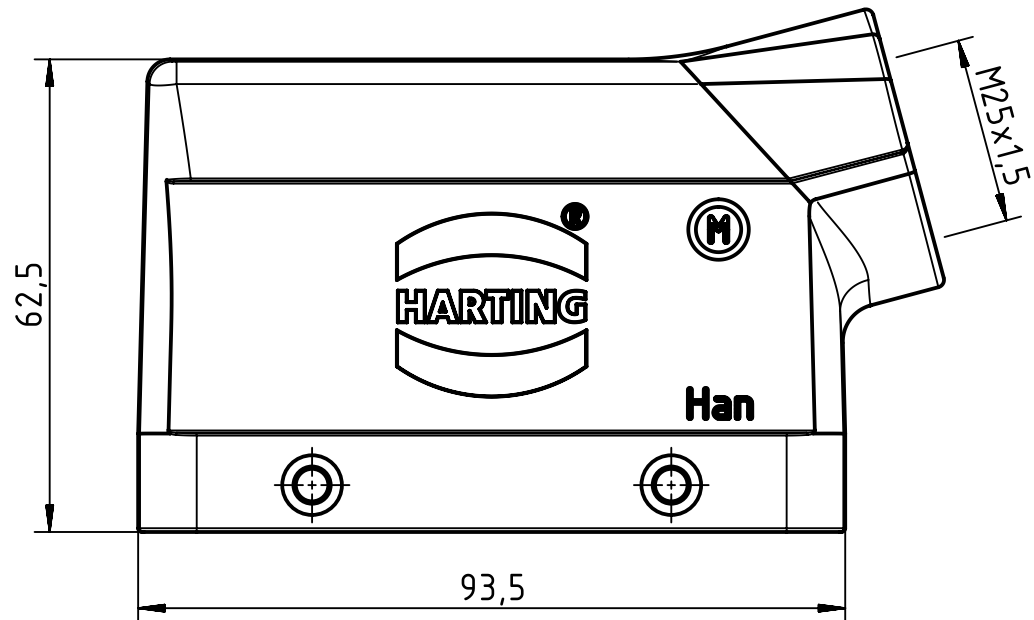

1 2 3 4 5 6

A

B

C

D

	All Dimensions in mm Original Size DIN A4	Scale 1:1		Free size tol.		Ref.			
		Created by RULLKOETTER		Inspected by SCHNIEDER		Standardisation TIEMANNA		Date 2014-11-12	
	All rights reserved Department EL PD - DE	Title Han B Hood Side Entry LC 4 Pegs M25				State Final Release		Doc-Key / ECM-Nr. 100183402/UGD/004/A 500000081192	
		HARTING Electric GmbH & Co. KG D-32339 Espelkamp		Type TB	Number 19 30 016 1521			Rev. A	Page 1/1