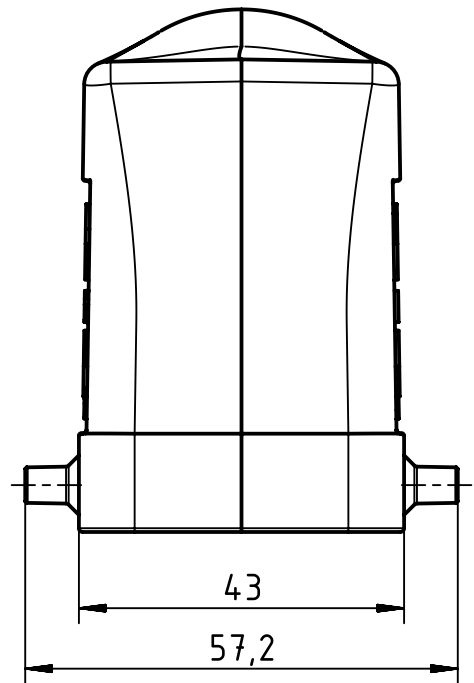

1 2 3 4 5 6

A

B

C

D

	All Dimensions in mm Original Size DIN A4	Scale 1:1		Free size tol.		Ref.			
		Created by RULLKOETTER		Inspected by SCHNIEDER		Standardisation TIEMANNA		Date 2014-11-12	
	All rights reserved Department EL PD - DE	Title Han B Hood Side Entry LC 4 Pegs M25				State Final Release		Doc-Key / ECM-Nr. 100183402/UGD/004/A 500000081192	
		HARTING Electric GmbH & Co. KG D-32339 Espelkamp		Type TB	Number 19 30 016 1521			Rev. A	Page 1/1